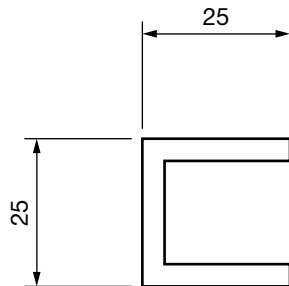

PRODUCT CODE/

**CL45**

PRODUCT TYPE/

**45mm Square Aluminium Post**

TECHNICAL DETAILS/

- 45mm Square Aluminium Post
- 45mm x 45mm x 6350mm

AVAILABLE FINISHES/

- Mill Finish
- Powder Coated Precious Silver Pearl

PRODUCT CODE/

**CL25**

PRODUCT TYPE/

**25x25mm Aluminium Channel**

TECHNICAL DETAILS/

- 25mm Aluminium Channel
- 25mm x 25mm x 6000mm

AVAILABLE FINISHES/

- Mill Finish
- Powder Coated Precious Silver Pearl